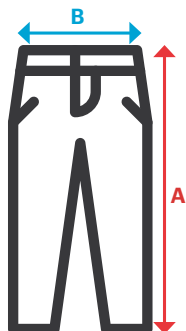

103030X - ARROW

4-Xtreme multi-pocket trousers

- Slim fit
- High performance elastic trousers
- Central zip and button
- Elastic waistband
- Triple safety stitching
- Knee darts
- Wide belt loops
- Extendable bottom (hem)
- Extra security pocket with zipper
- **Six pockets:** 2 french pockets; 2 side pockets; one with velcro, cover flap and handle, and one multifunction pocket; 2 back patch pockets

Ultra durable

Wrinkle free

Breathable

Sizes	Total length	Waist stretched 1/2
S	106,1	41,5
M	107,5	45,5
L	108,9	49,5
XL	110,4	53,5
2XL	111,8	57,5
3XL	113,3	61,5

Dimensions in cm.

- **A:** Total length
- **B:** Waist stretched 1/2