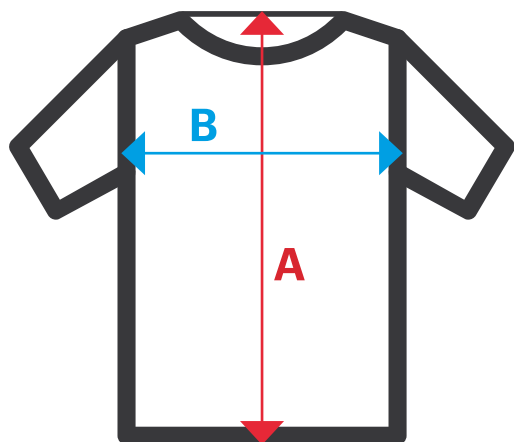

# 539

Women's Long Sleeve Shirt

Sizes	Centre back length	Chest 1/2
S	59,5	46
M	60,5	50
L	62,5	54
XL	64,5	58
2XL	66,5	62

Dimensions in cm.

**A:** Centre back length

**B:** Chest 1/2