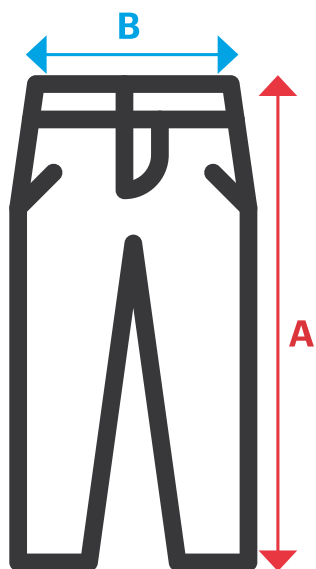

303010S

Stretch trousers with knee pads and segmented tape

Sizes	Total length	Waist stretched 1/2
S	107,2	44
M	108,2	48
L	109,2	52
XL	110,2	56
2XL	111,2	60
3XL	112,2	64

Dimensions in cm.

A: Total length

B: Waist stretched 1/2