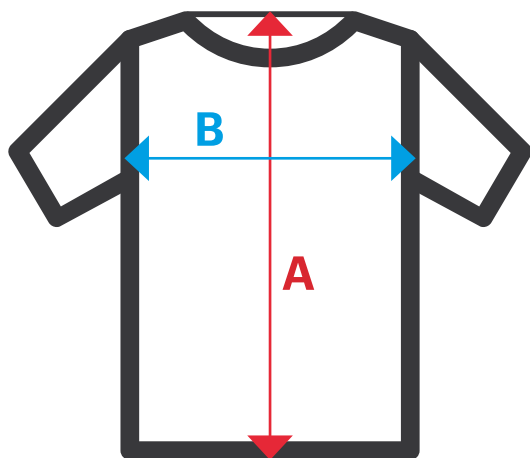

velilla

530

Long Sleeve Shirt with epaulettes

Sizes	Centre back length	Chest 1/2
S	75	50
M	76	54
L	77	58
XL	78	62
2XL	79	66
3XL	80	70

Dimensions in cm.

A: Centre back length

B: Chest 1/2