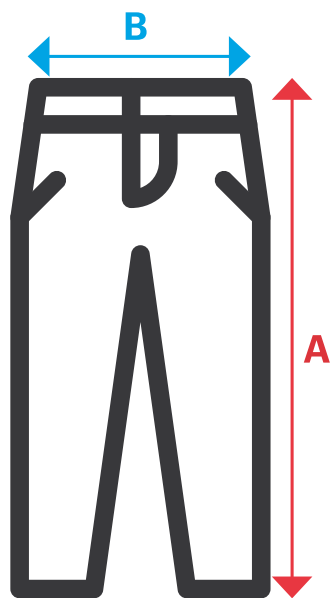

velilla

303008S

Two-tone stretch trousers with segmented tape

Sizes	Total length	Waist stretched 1/2
S	107	44
M	108	48
L	109	52
XL	110	56
2XL	111	60
3XL	112	64

Dimensions in cm.

A: Total length

B: Waist stretched 1/2