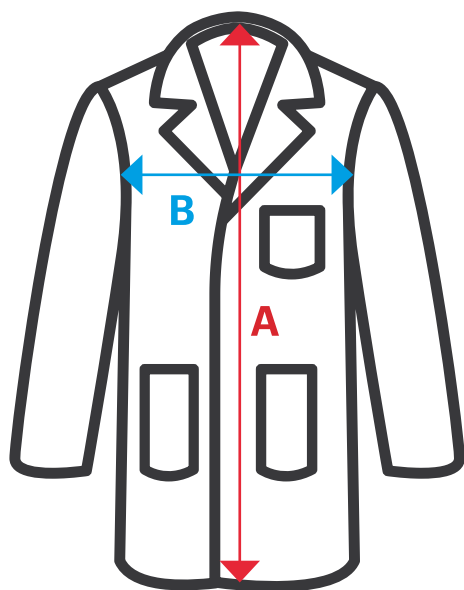

velilla

539009S

Women's Short Stretch Lab Coat

Sizes	Centre back length	Chest 1/2
XS	75	43,68
S	76	47,85
M	77	52,08
L	78	56,37
XL	79	60,7
2XL	80	65,06

Dimensions in cm.

A: Centre back length

B: Chest 1/2